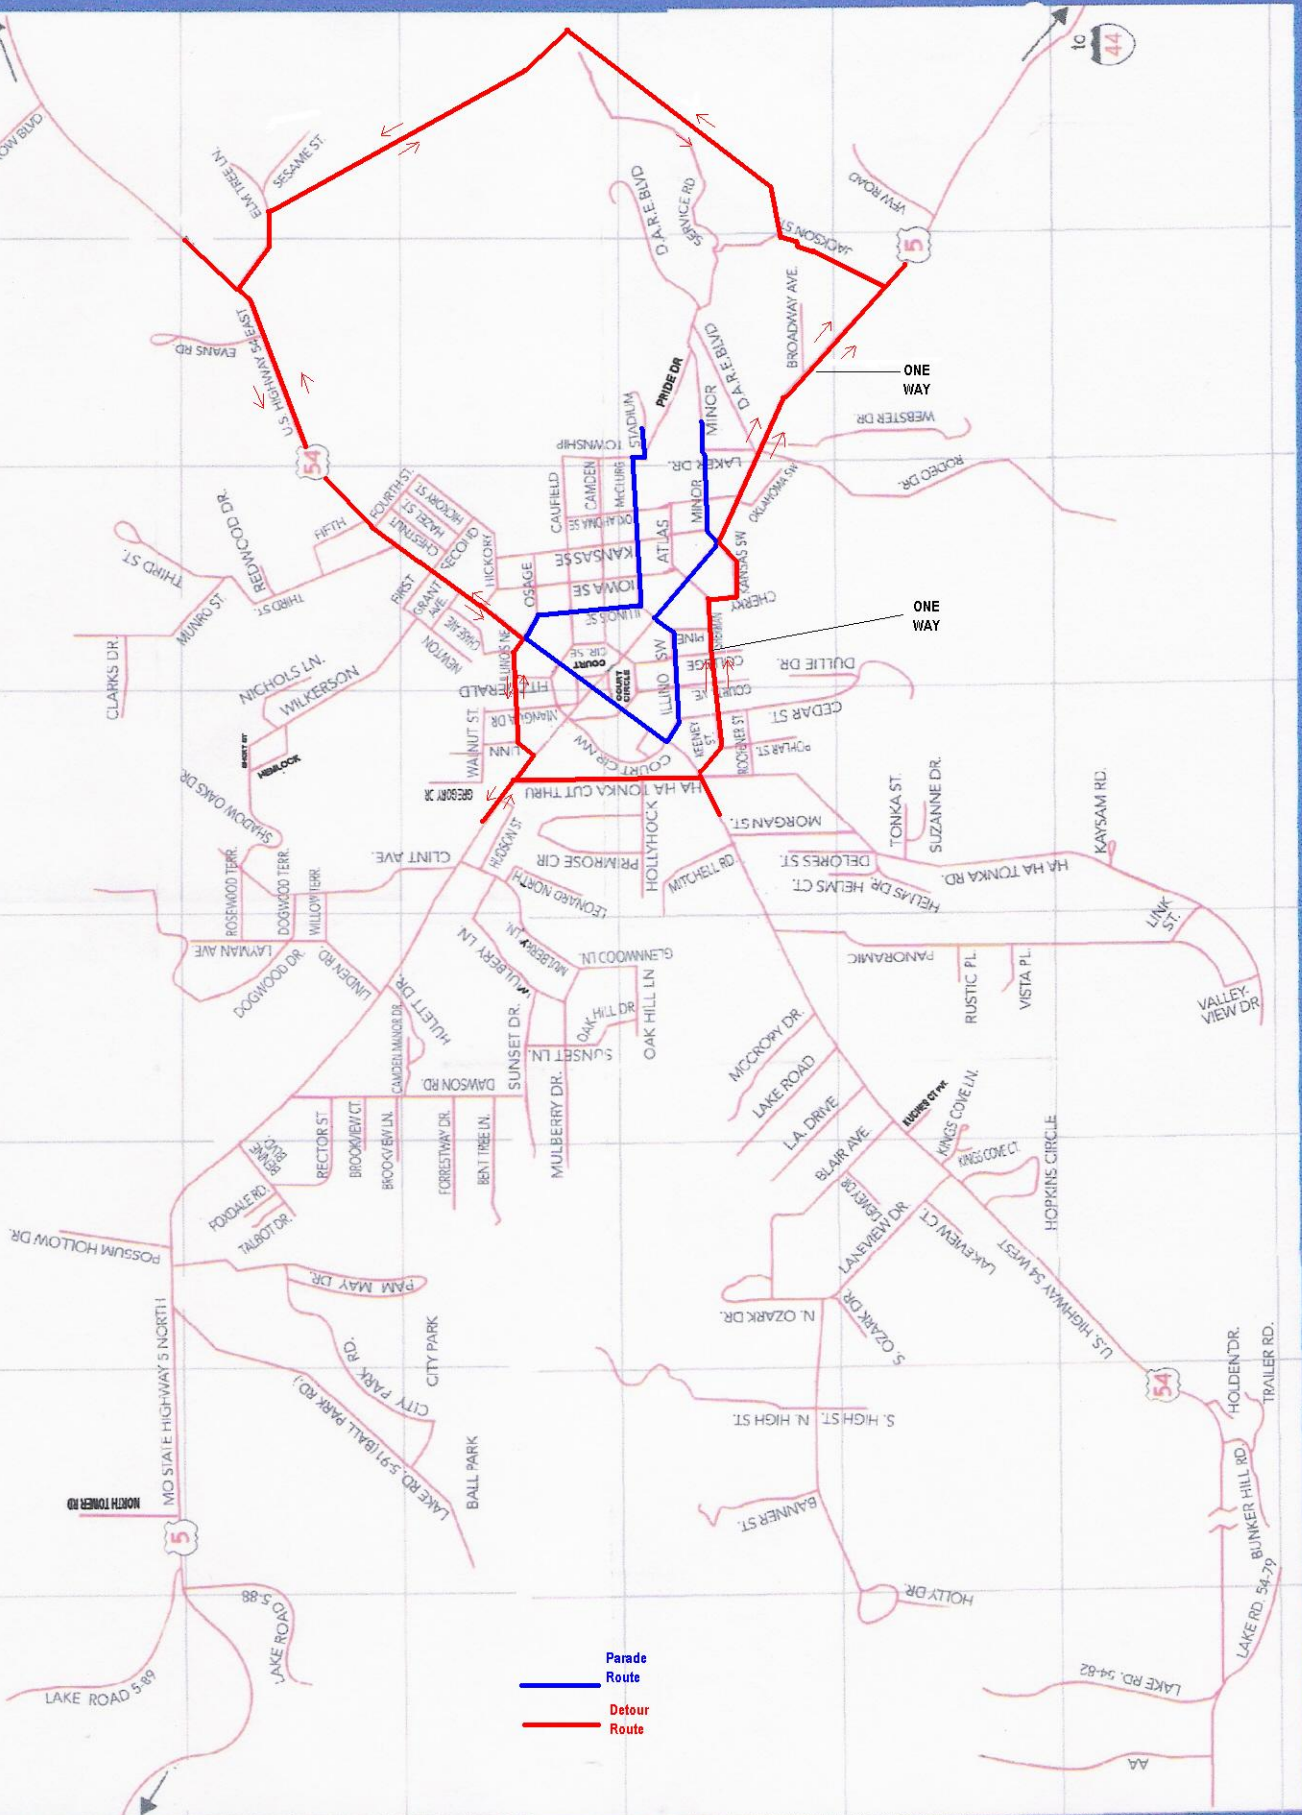

# CAMDEN TONN

— Parade Route  
— Detour Route

44

AA

5

54

ONE WAY

ONE WAY